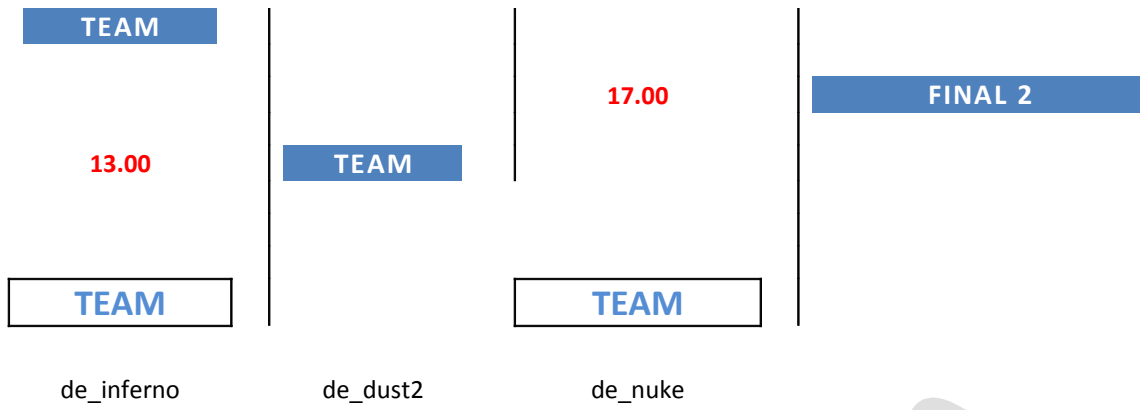

## UPPER BRACKET

ROUND 1	ROUND 2	SEMIFINAL	FINAL	FINALISTA
SEED 1 <b>16.00</b>	TEAM	TEAM	TEAM	
SEED 9	<b>19.30</b>	TEAM	TEAM	
SEED 8 <b>16.00</b>	TEAM	<b>25th 11.00</b>	TEAM	
SEED 16	TEAM	TEAM	TEAM	
SEED 5 <b>16.00</b>	TEAM	TEAM	TEAM	
SEED 13	<b>19.30</b>	TEAM	TEAM	
SEED 4 <b>16.00</b>	TEAM	TEAM	TEAM	
SEED 12	TEAM	TEAM	TEAM	
SEED 3 <b>17.45</b>	TEAM	TEAM	TEAM	
SEED 11	<b>19.30</b>	TEAM	TEAM	
SEED 6 <b>17.45</b>	TEAM	TEAM	TEAM	
SEED 14	TEAM	<b>25th 11.00</b>	TEAM	
SEED 7 <b>17.45</b>	TEAM	TEAM	TEAM	
SEED 15	TEAM	TEAM	TEAM	
SEED 2 <b>17.45</b>	TEAM	TEAM	TEAM	
SEED 10	TEAM	TEAM	TEAM	<b>13.00</b> FINAL 1
de_train	de_dust2	de_nuke	de_inferno	

## LOWER BRACKET (1)

ROUND 2	ROUND 3	ROUND 4	SEMIFINAL
TEAM <b>21.15</b>	TEAM <b>23.00</b>	TEAM	
TEAM	TEAM	TEAM	
		<b>25th 11.00</b>	TEAM

**LOWER BRACKET (2)**

**GREAT FINAL**

*\* GREAT FINAL AT 19.00 (REMEMBER: TEAMS MUST BE 2 HOURS EARLIER)*