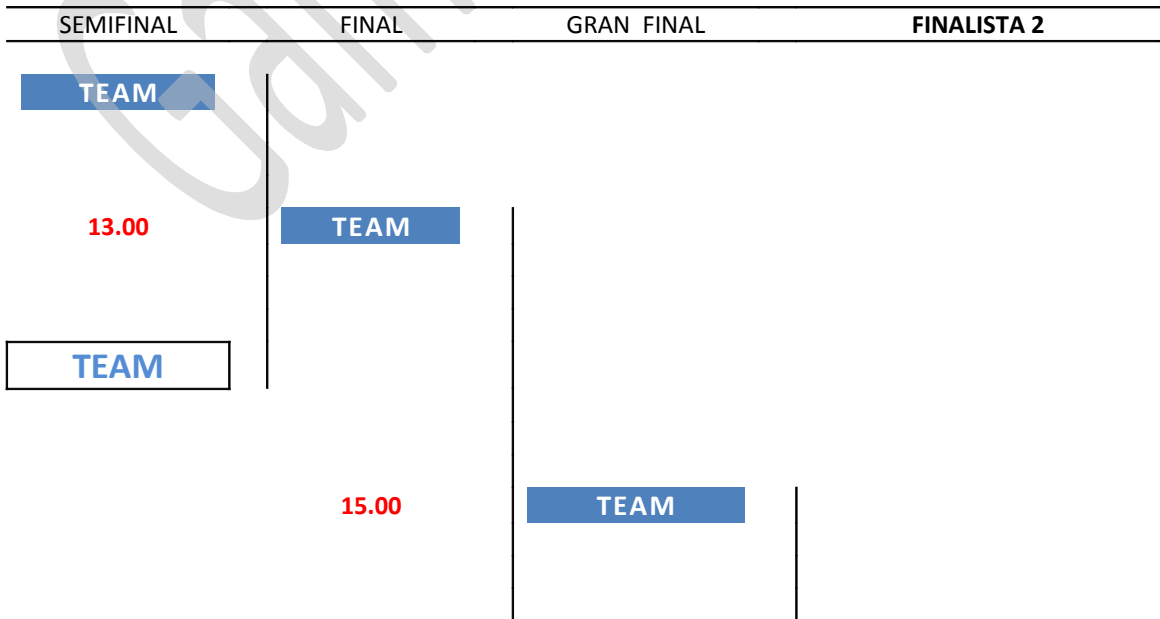

## UPPER BRACKET

ROUND 1	ROUND 2	SEMIFINAL	FINAL	FINALISTA
SEED 1 <b>16.00</b>	TEAM	TEAM	TEAM	
SEED 9	<b>19.30</b>	TEAM	TEAM	
SEED 8 <b>16.00</b>	TEAM	<b>25th 11.00</b>	TEAM	
SEED 16	TEAM	TEAM	TEAM	
SEED 5 <b>16.00</b>	TEAM	TEAM	TEAM	
SEED 13	<b>19.30</b>	TEAM	TEAM	
SEED 4 <b>16.00</b>	TEAM	TEAM	TEAM	
SEED 12	TEAM	TEAM	TEAM	
SEED 3 <b>17.45</b>	TEAM	TEAM	TEAM	
SEED 11	<b>19.30</b>	TEAM	TEAM	
SEED 6 <b>17.45</b>	TEAM	TEAM	TEAM	
SEED 14	TEAM	<b>25th 11.00</b>	TEAM	
SEED 7 <b>17.45</b>	TEAM	TEAM	TEAM	
SEED 15	TEAM	TEAM	TEAM	
SEED 2 <b>17.45</b>	TEAM	TEAM	TEAM	
SEED 10	TEAM	TEAM	TEAM	<b>13.00</b> FINAL 1
de_train	de_dust2	de_nuke	de_inferno	

## LOWER BRACKET (1)

ROUND 2	ROUND 3	ROUND 4	SEMIFINAL
TEAM <b>21.15</b>	TEAM <b>23.00</b>	TEAM	
TEAM	TEAM	TEAM	
		<b>25th 11.00</b>	TEAM

**LOWER BRACKET (2)**

**GREAT FINAL**

*\* GREAT FINAL AT 19.00 (REMEMBER: TEAMS MUST BE 2 HOURS EARLIER)*