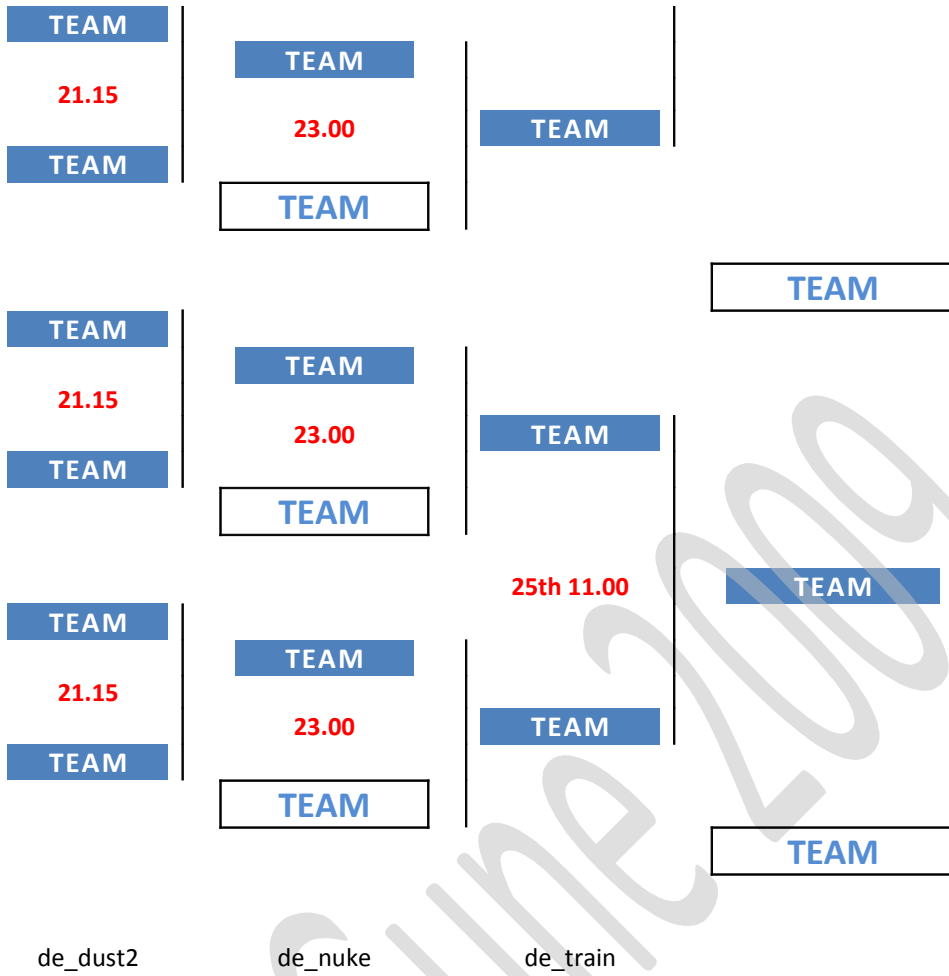

12.10 → G1 vs. G3 / G2 vs. G4 / H1 vs. H3 / H2 vs. H4 - Map: de\_nuke

13.20 → G1 vs. G2 / G3 vs. G4 / H1 vs. H2 / H3 vs. H4 - Map: de\_inferno

*\* GROUP STAGE FINISHED \**

## UPPER BRACKET

ROUND 1	ROUND 2	SEMIFINAL	FINAL	FINALISTA
SEED 1 <b>16.00</b>	TEAM	TEAM	TEAM	
SEED 9	<b>19.30</b>	TEAM	TEAM	
SEED 8 <b>16.00</b>	TEAM	<b>25th 11.00</b>	TEAM	
SEED 16	TEAM	TEAM	TEAM	
SEED 5 <b>16.00</b>	TEAM	TEAM	TEAM	
SEED 13	<b>19.30</b>	TEAM	TEAM	
SEED 4 <b>16.00</b>	TEAM	TEAM	TEAM	
SEED 12	TEAM	TEAM	TEAM	
SEED 3 <b>17.45</b>	TEAM	TEAM	TEAM	
SEED 11	<b>19.30</b>	TEAM	TEAM	
SEED 6 <b>17.45</b>	TEAM	TEAM	TEAM	
SEED 14	TEAM	<b>25th 11.00</b>	TEAM	
SEED 7 <b>17.45</b>	TEAM	TEAM	TEAM	
SEED 15	TEAM	TEAM	TEAM	
SEED 2 <b>17.45</b>	TEAM	TEAM	TEAM	
SEED 10	TEAM	TEAM	TEAM	<b>13.00</b> FINAL 1
de_train	de_dust2	de_nuke	de_inferno	

## LOWER BRACKET (1)

ROUND 2	ROUND 3	ROUND 4	SEMIFINAL
TEAM <b>21.15</b>	TEAM <b>23.00</b>	TEAM	
TEAM	TEAM	TEAM	
		<b>25th 11.00</b>	TEAM

**LOWER BRACKET (2)**

**GREAT FINAL**

*\* GREAT FINAL AT 19.00 (REMEMBER: TEAMS MUST BE 2 HOURS EARLIER)*